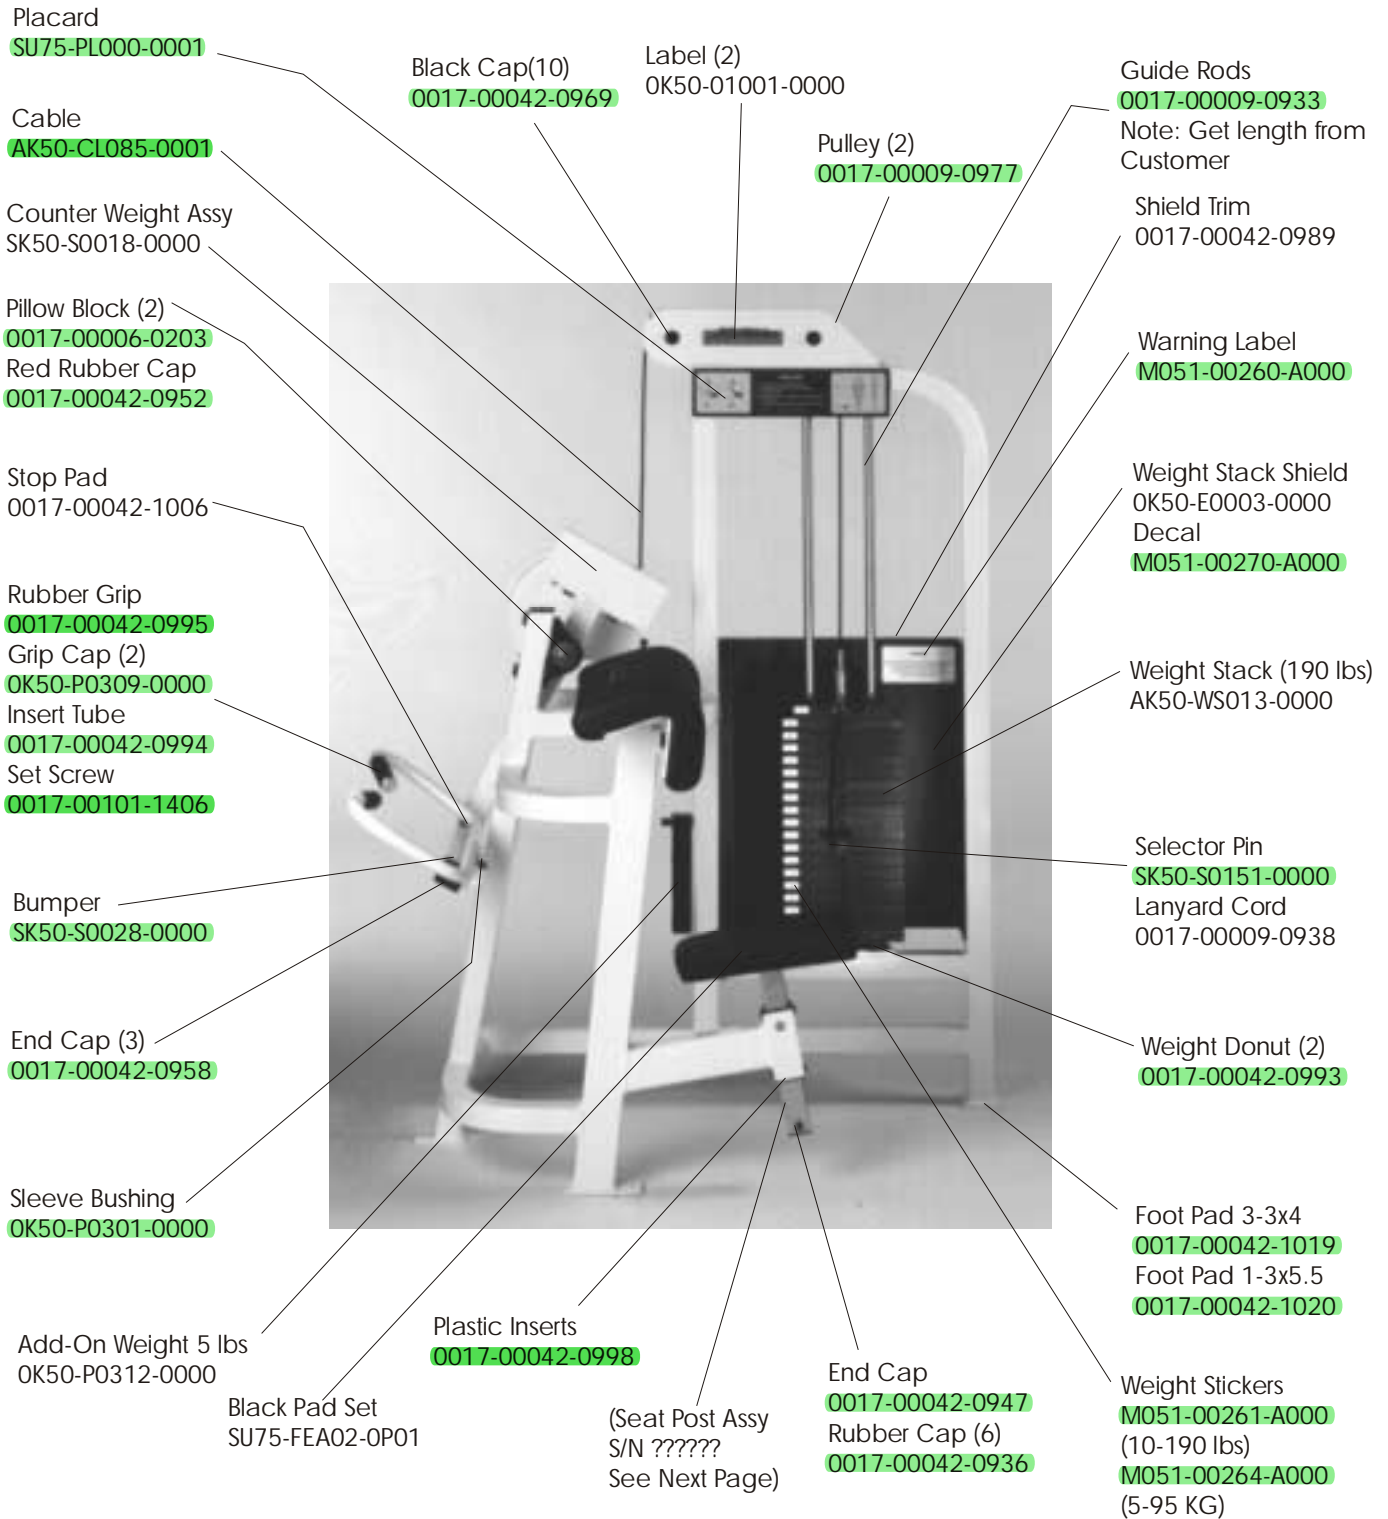

STRENGTH 9000 SERIES TRAINING EQUIPMENT

SU75 Arm Curl

STRENGTH 9000 SERIES TRAINING EQUIPMENT

SU75 Arm Curl - Seat Post Assembly

| Item No. | Qty. | Part Number | Description |
|----------|------|-----------------|--------------------------------|
| 1 | 1 | AK50-S0028-0000 | Seat Post Assembly |
| 2 | 1 | OK50-P0547-0000 | Front Striker Plate (14 Notch) |
| 3 | 1 | OK50-P0548-0000 | Back Striker Plate |
| 4 | 4 | 0017-00101-1655 | 5/16" X 24 Flat Bolt |
| 6 | 1 | 0017-00009-1079 | Spring |
| 7 | 1 | OK50-P0550-0000 | Lever Release |
| 8 | 1 | 0017-00042-1089 | Rubber Grip |
| 9 | 4 | OK50-P0551-0000 | Grooved Pin |
| 10 | 8 | 0017-00100-0190 | Retaining Clips |
| 11 | 1 | 0017-00042-0944 | 1-1/2" x 1-1/2" End Cap |
| 12 | 1 | M051-00363-A000 | Number Strip |
| 13 | 2 | 0017-00104-0373 | Nylon Washer |

Su75 Handlebar Components