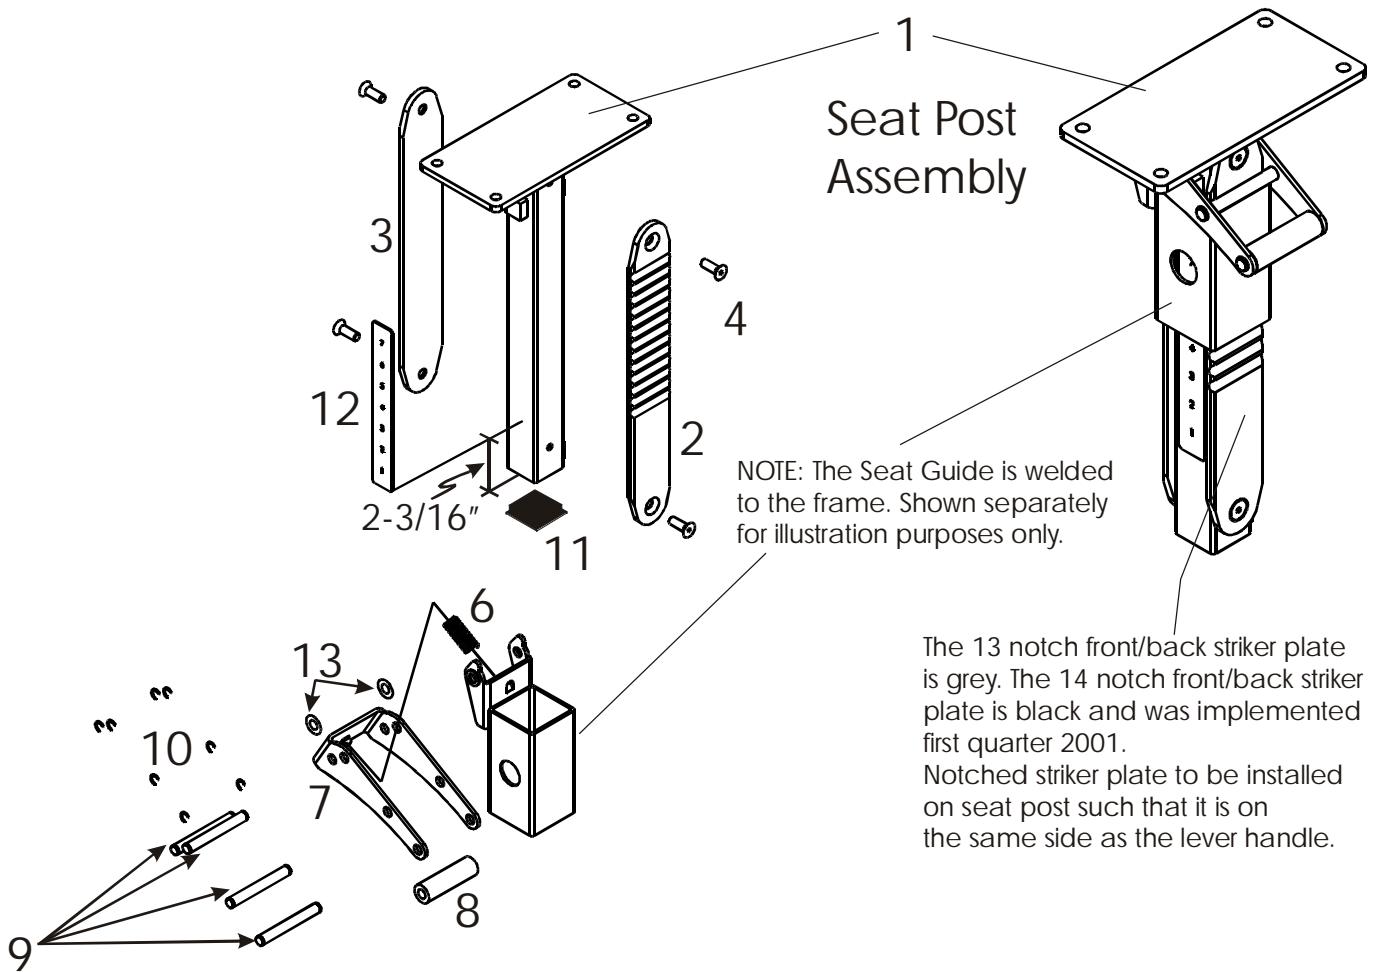

STRENGTH 9000 SERIES TRAINING EQUIPMENT

SU75 Arm Curl

STRENGTH 9000 SERIES TRAINING EQUIPMENT

SU75 Arm Curl - Seat Post Assembly

| Item No. | Qty. | Part Number | Description |
|----------|------|-----------------|--------------------------------|
| 1 | 1 | AK50-S0028-0000 | Seat Post Assembly |
| 2 | 1 | OK50-P0547-0000 | Front Striker Plate (14 Notch) |
| 3 | 1 | OK50-P0548-0000 | Back Striker Plate |
| 4 | 4 | 0017-00101-1655 | 5/16" X 24 Flat Bolt |
| 6 | 1 | 0017-00009-1079 | Spring |
| 7 | 1 | OK50-P0550-0000 | Lever Release |
| 8 | 1 | 0017-00042-1089 | Rubber Grip |
| 9 | 4 | OK50-P0551-0000 | Grooved Pin |
| 10 | 8 | 0017-00100-0190 | Retaining Clips |
| 11 | 1 | 0017-00042-0944 | 1-1/2" x 1-1/2" End Cap |
| 12 | 1 | M051-00363-A000 | Number Strip |
| 13 | 2 | 0017-00104-0373 | Nylon Washer |

Su75 Handlebar Components